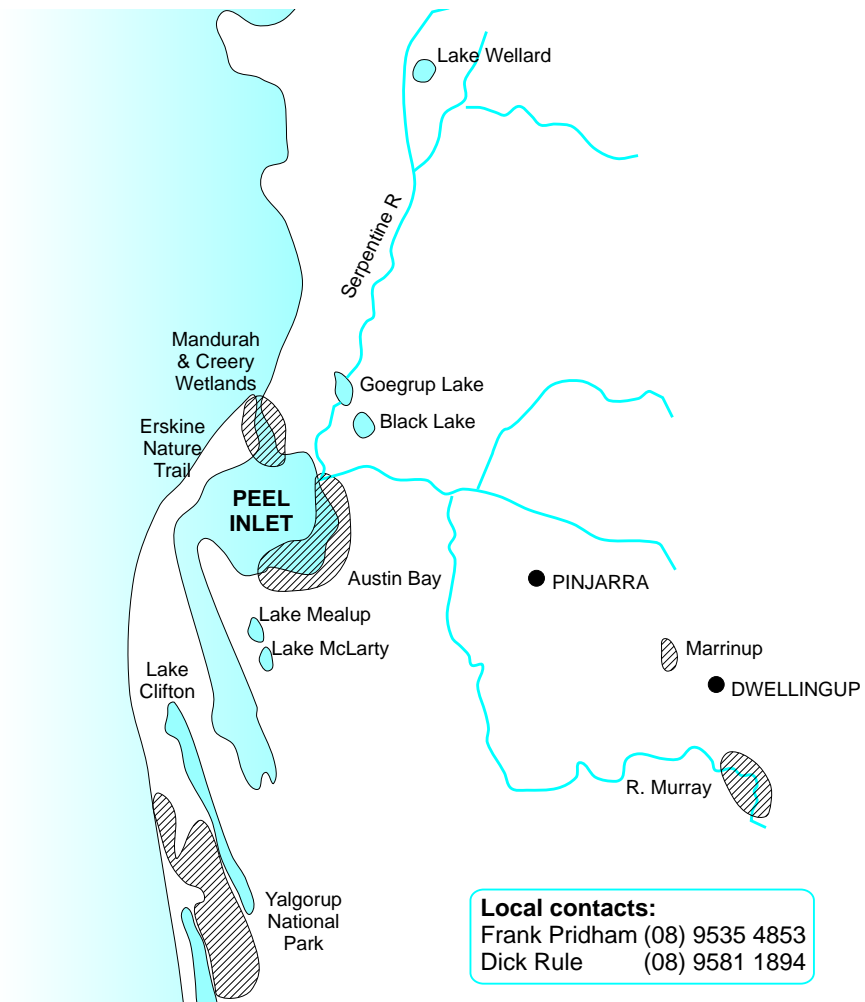

Local contacts:
Frank Pridham (08) 9535 4853
Dick Rule (08) 9581 1894

References: The following reference material used in the preparation of this record is available at the Western Australian office of Birds Australia.

- Bamford, M.J., Wilcox, J.A. (2001). *The Waterbirds of Goegrup and Black Lakes in the Peel Inlet region*. Peel Preservation Group, Mandurah WA.
- Craig, M., Darnell, J., Davis, C., Kirby, T. and Singor, M. (unpub). *Lake McLarty, 1996-2000 Ornithological Surveys*. 2000 Western Australian Wader Study Group.
- Database of Western Australian Birds. Birds Australia WA
- Mandurah Birdwatchers.
- W.A. Atlas Revision Committee records.
- Western Australian Bird Notes. 1991-2009 Observations.

	L. Wellard	Goegrup L.	Mandurah	Erskine	Peel Inlet	L. McLarty	Marrinup	Yalgorup
Variegated Fairy-wren								
Red-winged Fairy-wren								
Southern Emu-wren					•	•	•	
SCRUBWREN, ALLIES								
White-browed Scrubwren	•	•		•	•	•	•	•
Weebill	•	•	•		•	•		•
Western Gerygone	•	•	•	•	•	•	•	•
Yellow-rumped Thornbill	•	•	•		•	•		•
Western Thornbill	•	•		•	•	•	•	•
Inland Thornbill	•	•	•	•	•	•	•	•
PARDALOTE								
Spotted Pardalote					•	R	•	
Striated Pardalote	•	•	•	•	•	•	•	•
HONEYEATER, CHAT								
Western Spinebill			•	•		R	•	
Singing Honeyeater	•		•	•	•			•
Yellow-plumed Honeyeater								•
Yellow-throated Miner								•
Western Wattlebird						R		
Red Wattlebird	•	•	•	•	•	•	•	•
White-fronted Chat			•	•	•	•		•
Tawny-crowned Honeyeater								
Brown Honeyeater	•	•	•	•	•	•	•	•
New Holland Honeyeater		•	•	•	•	•	•	•
White-cheeked Honeyeater			•					•
Brown-headed Honeyeater								
White-naped Honeyeater	•				•	R	•	•
QUAIL-THRUSH, ALLIES								
Varied Sittella			•	•			•	•
CUCKOO-SHRIKE, TRILLER								
Black-faced Cuckoo-shrike	•	•	•	•	•	•		•
White-winged Triller					•	R		
WHISTLER, SHRIKE-THRUSH								
Golden Whistler		•	•	•		•	•	•
Rufous Whistler	•	•	•	•	•	•	•	•
Little Shrike-thrush								
Grey Shrike-thrush		•	•	•		•	•	•
WOODSWALLOW								
Black-faced Woodswallow		•	•	•	•	•		•
Dusky Woodswallow			•		•	•	•	•
BUTCHERBIRD, CURRAWONG								
Grey Butcherbird	•	•	•	•	•	•	•	•
Pied Butcherbird (rare)								•
Australian Magpie	•	•	•	•	•	•	•	•
Grey Currawong		•	•	•	•	R	•	•
FANTAIL								
Grey Fantail	•	•	•	•	•	•	•	•